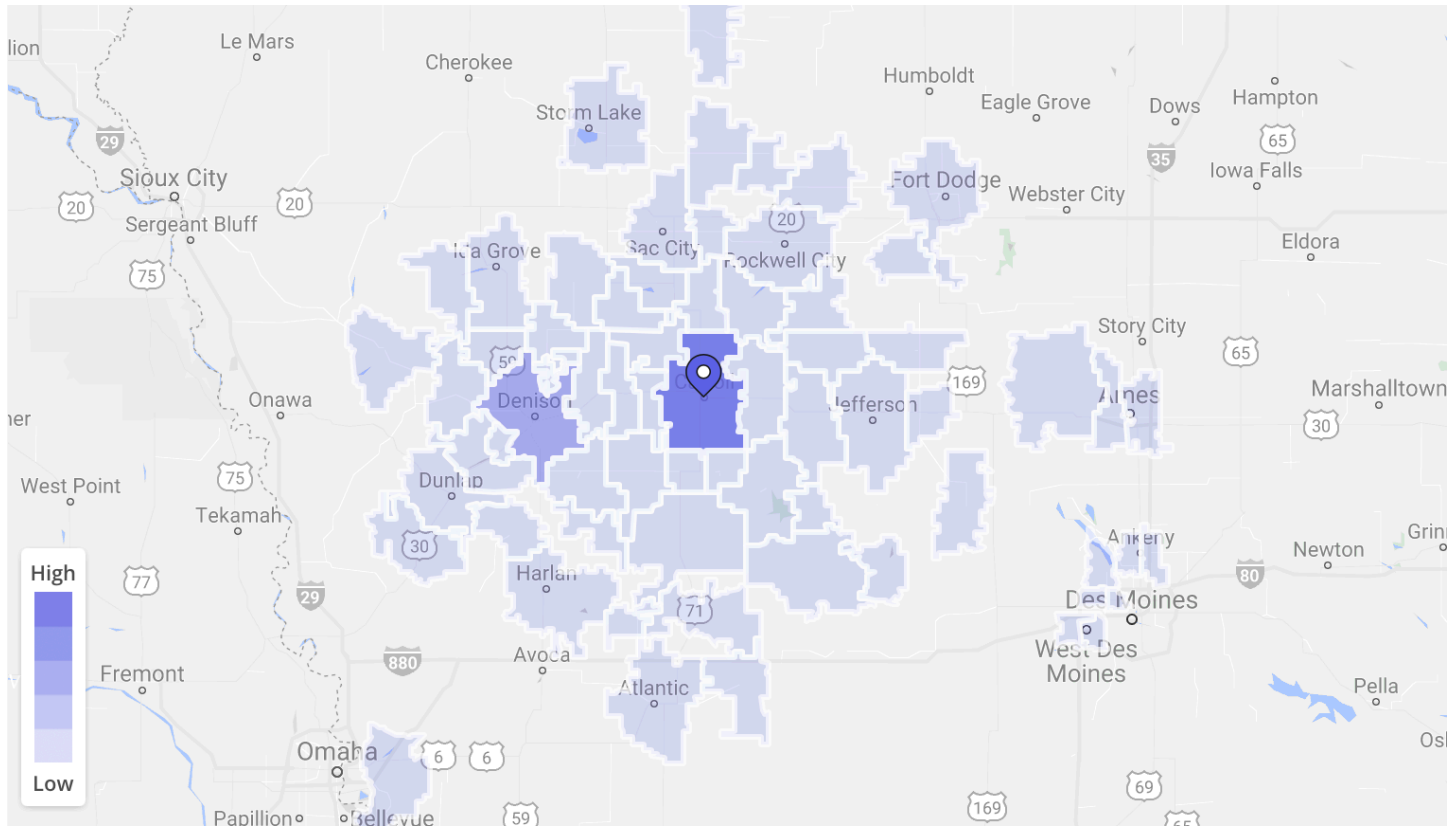

Trade Area:
Where Visitors are Coming From

Trade Area Coverage:
How Far People are Traveling to Visit This Location

~45% of visitors come from more than 10 miles away

Trade Area:
Top Zip Codes Your Visitors are Coming From

Zip Code	State	City	% of Customer	Zip Code	State	City	% of Customer
51401	IA	Carroll	15.72	50076	IA	Exira	0.72
51442	IA	Denison	7.94	51433	IA	Auburn	0.68
50025	IA	Audubon	3.03	50563	IA	Manson	0.66
50129	IA	Jefferson	2.94	50036	IA	Boone	0.64
51455	IA	Manning	2.79	51467	IA	Westside	0.64
51443	IA	Clidden	2.45	50029	IA	Bayard	0.62
50058	IA	Coon Rapids	2.26	51439	IA	Charter Oak	0.61
51449	IA	Lake City	2.25	51529	IA	Dunlap	0.6
51450	IA	Lake View	1.92	50014	IA	Ames	0.6
50583	IA	Sac City	1.69	50115	IA	Guthrie Center	0.58
51454	IA	Manilla	1.34	51528	IA	Dow City	0.51
50579	IA	Rockwell City	1.27	50217	IA	Paton	0.5
51458	IA	Odebolt	1.12	50107	IA	Grand Junction	0.5
51436	IA	Breda	1.09	50010	IA	Ames	0.43
51430	IA	Arcadia	1.06	51440	IA	Dedham	0.43
51462	IA	Scranton	1	51453	IA	Lohrville	0.43
51465	IA	Vail	0.95	50588	IA	Storm Lake	0.42
51537	IA	Harlan	0.93	51448	IA	Kiron	0.4
51466	IA	Wall Lake	0.89	51579	IA	Woodbine	0.38
51461	IA	Schleswig	0.84	51530	IA	Earling	0.38
50022	IA	Atlantic	0.83	50561	IA	Lytton	0.37
51445	IA	Ida Grove	0.82	50265	IA	West des Moines	0.35
51463	IA	Templeton	0.76	51441	IA	Deloit	0.34
50023	IA	Ankeny	0.76	52240	IA	Iowa City	0.32
50501	IA	Fort Dodge	0.76	51531	IA	Elk Horn	0.32

MOBILE LOCATION DATA - VISITOR PROFILE

Visitor Profile: Time of Day People are Visiting This Location

● Downtown Carroll / N Adams St

Visitor Profile: Days of the Week People are Visiting This Location

● Downtown Carroll / N Adams St