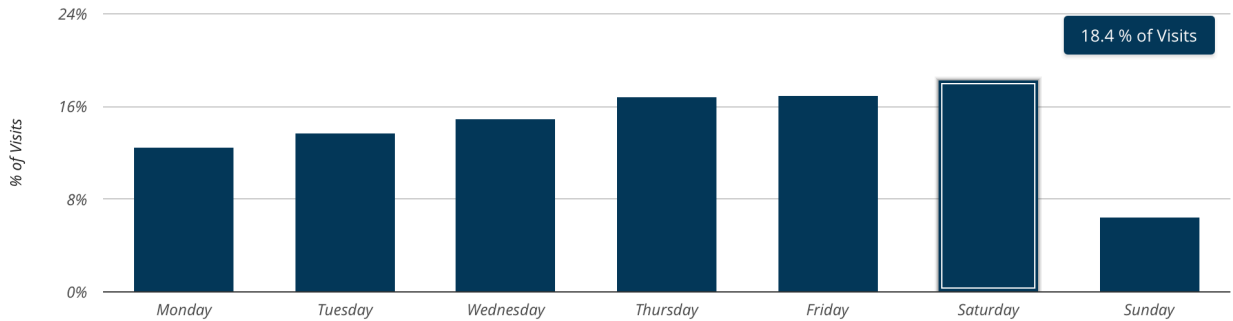

- Day of Visit Analysis:

Many retailers and restaurants see different visit peaks depending on the day of the week. If you are seeing consistent weekend traffic, consider optimizing your hours of operation to include longer weekend hours.

MOBILE LOCATION DATA - VISITOR PROFILE

Visitor Profile: Time of Day People are Visiting This Location

● Downtown Carroll / N Adams St

Visitor Profile: Days of the Week People are Visiting This Location

● Downtown Carroll / N Adams St

Visitor Profile: Average Length of Stay at This Location.

● Downtown Carroll / N Adams St

MOBILE LOCATION DATA - VISITOR PROFILE

Customer Journey: Visitors' Top Prior and Post-Visit Locations

Customer Journey: Routes - Prior and Post-Visit Routes