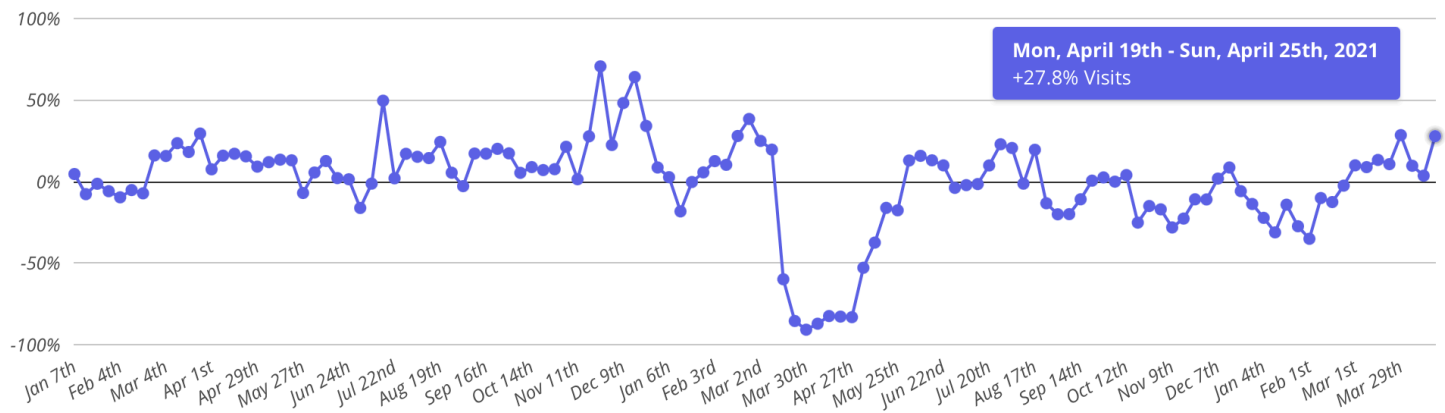

- Day of Visit Analysis:

Many retailers and restaurants see different visit peaks depending on the day of the week. If you are seeing consistent weekend traffic, consider optimizing your hours of operation to include longer weekend hours.

- Top Chains & Most Frequented Locations:

This analysis identifies the retail/restaurant locations your visitors are frequenting the most. Some will be in Carroll, and others will be in other area cities/markets. Try to identify products or services your visitors are leaving the market to get to see if there is potential to capture their business locally.

Background & Data

This report was compiled using GPS data from consumers' cell phones from 1/1/2019 through 2/28/2021.

The Retail Coach team utilized a custom geofence to isolate and analyze visits specifically to this location. While not perfect, this is currently considered to be the most accurate method to identify key details and behaviors of visitors (not solely customers) to retailers and restaurants.

Foot Traffic:
Estimated Weekly Visits - Jan 2019 through April 2021

Foot Traffic:
Baseline Change in Weekly Foot Traffic (YoY) - Jan 2019 through April 2021

Foot Traffic:
Baseline Change in Monthly Foot Traffic (YoY) - Jan 2019 through April 2021