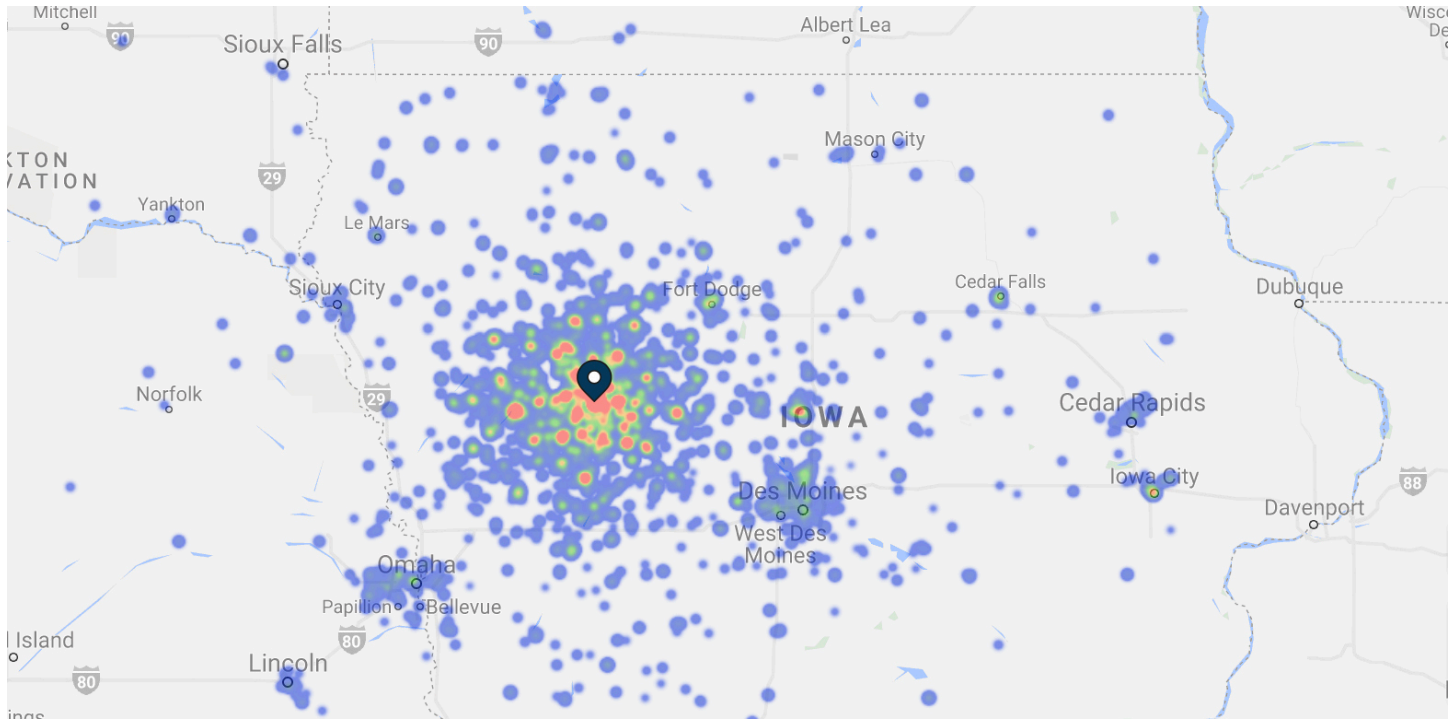

- Top Chains & Most Frequented Locations:

This analysis identifies the retail/restaurant locations your visitors are frequenting the most. Some will be in Carroll, and others will be in other area cities/markets. Try to identify products or services your visitors are leaving the market to get to see if there is potential to capture their business locally.

The data provided is used by a majority of the most well-known retailers in the country to:

- Identify where customers are coming from.
- Determine specific geographies to promote or market to in order to reach new audiences and potential customers.
- Determine the best ways to capture sales from visitors to their stores and restaurants.
- Drive loyalty and repeat visits.

Foot Traffic:
Estimated Weekly Visits - Jan 2019 through April 2021

Foot Traffic:
Baseline Change in Weekly Foot Traffic (YoY) - Jan 2019 through April 2021

Foot Traffic:
Baseline Change in Monthly Foot Traffic (YoY) - Jan 2019 through April 2021

Trade Area:
Where Visitors are Coming From

Trade Area Coverage:
How Far People are Traveling to Visit This Location

~45% of visitors come from more than 10 miles away

Trade Area:
Top Zip Codes Your Visitors are Coming From