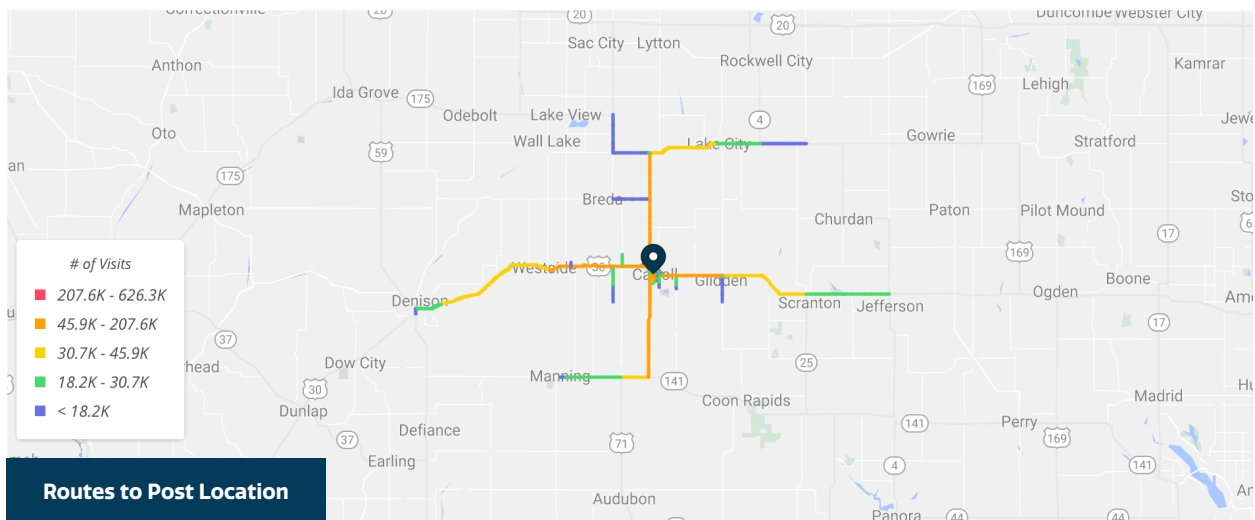

Downtown Carroll

📍 529 N Adams St, Carroll, 51401, IA

Mobile Location **Data Analysis**

.....

DOWNTOWN | CARROLL, IOWA

KEY ANALYSES / HOW TO USE THIS DATA

Retail Trade Area & ZIP Code Analyses:

Where your visitors are coming from to visit your store or restaurant.

- Top Chains & Most Frequented Locations:

This analysis identifies the retail/restaurant locations your visitors are frequenting the most. Some will be in Carroll, and others will be in other area cities/markets. Try to identify products or services your visitors are leaving the market to get to see if there is potential to capture their business locally.

MOBILE LOCATION DATA - VISITOR PROFILE

Visitor Profile: Time of Day People are Visiting This Location

● Downtown Carroll / N Adams St

Visitor Profile: Days of the Week People are Visiting This Location

● Downtown Carroll / N Adams St

Visitor Profile: Average Length of Stay at This Location.

● Downtown Carroll / N Adams St

MOBILE LOCATION DATA - VISITOR PROFILE

Customer Journey: Visitors' Top Prior and Post-Visit Locations

Customer Journey: Routes - Prior and Post-Visit Routes