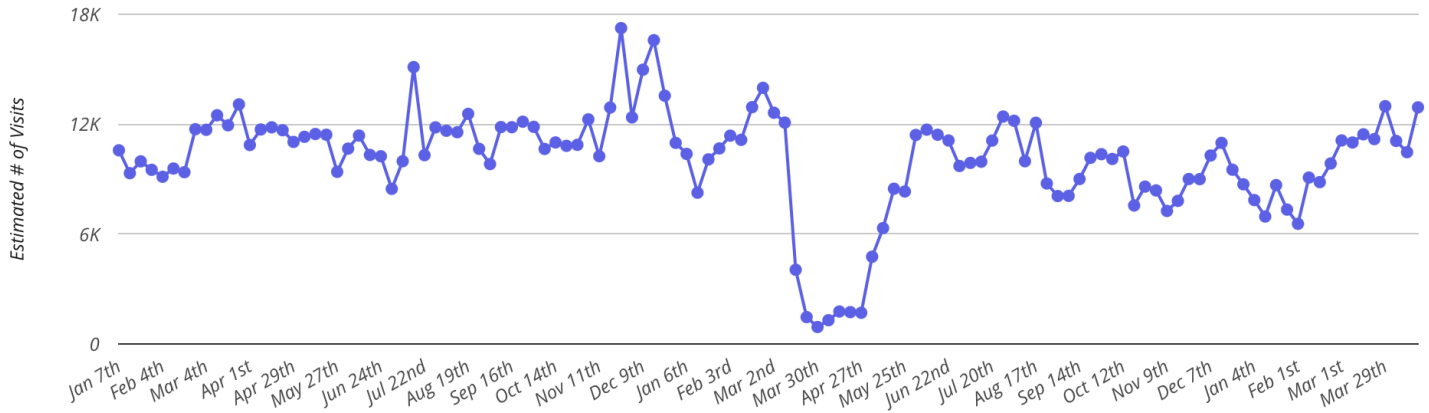

- Day of Visit Analysis:

Many retailers and restaurants see different visit peaks depending on the day of the week. If you are seeing consistent weekend traffic, consider optimizing your hours of operation to include longer weekend hours.

- Top Chains & Most Frequented Locations:

This analysis identifies the retail/restaurant locations your visitors are frequenting the most. Some will be in Carroll, and others will be in other area cities/markets. Try to identify products or services your visitors are leaving the market to get to see if there is potential to capture their business locally.

Background & Data

This report was compiled using GPS data from consumers' cell phones from 1/1/2019 through 2/28/2021.

The Retail Coach team utilized a custom geofence to isolate and analyze visits specifically to this location. While not perfect, this is currently considered to be the most accurate method to identify key details and behaviors of visitors (not solely customers) to retailers and restaurants.

Foot Traffic:
Estimated Weekly Visits - Jan 2019 through April 2021

Foot Traffic:
Baseline Change in Weekly Foot Traffic (YoY) - Jan 2019 through April 2021

Foot Traffic:
Baseline Change in Monthly Foot Traffic (YoY) - Jan 2019 through April 2021