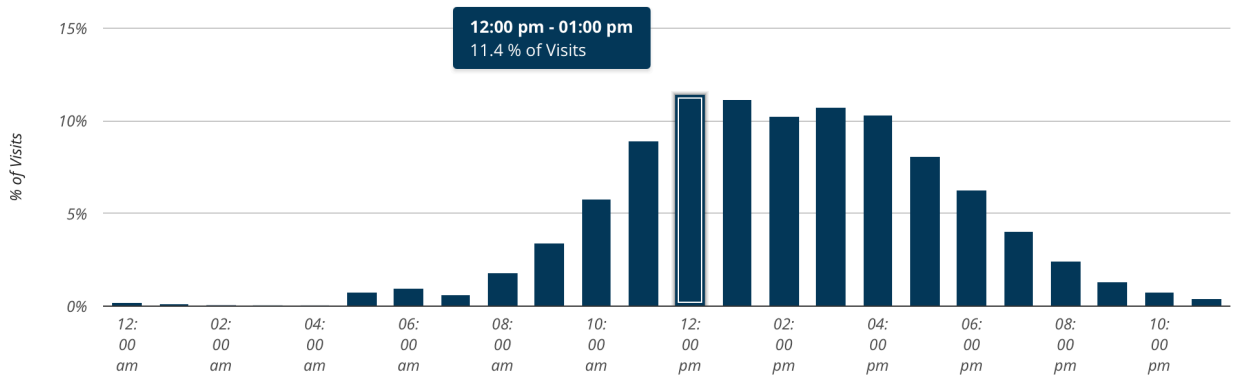

MOBILE LOCATION DATA - VISITOR PROFILE

Visitor Profile: Time of Day People are Visiting This Location

● Downtown Carroll / N Adams St