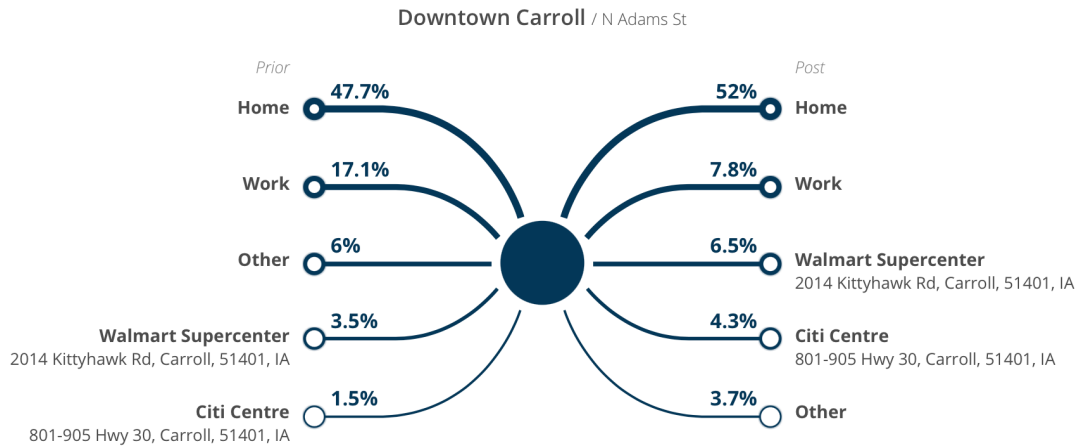

MOBILE LOCATION DATA - VISITOR PROFILE

Visitor Profile: Time of Day People are Visiting This Location

● Downtown Carroll / N Adams St

Visitor Profile: Days of the Week People are Visiting This Location

● Downtown Carroll / N Adams St

Visitor Profile: Average Length of Stay at This Location.

● Downtown Carroll / N Adams St

MOBILE LOCATION DATA - VISITOR PROFILE

Customer Journey: Visitors' Top Prior and Post-Visit Locations

Customer Journey: Routes - Prior and Post-Visit Routes