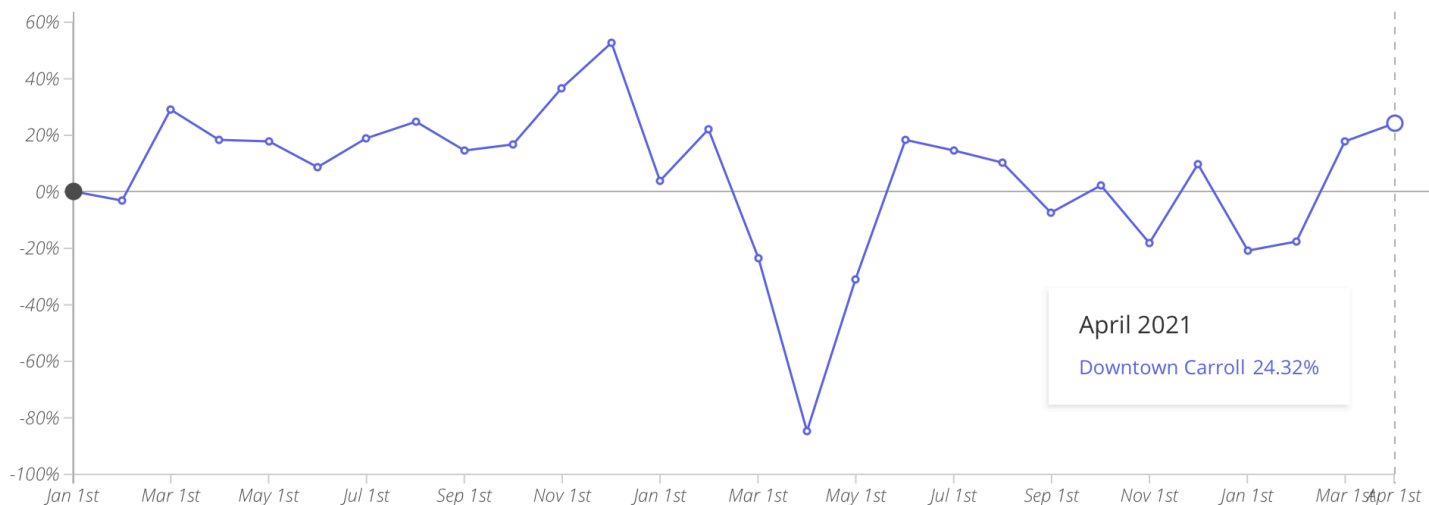

Background & Data

This report was compiled using GPS data from consumers' cell phones from 1/1/2019 through 2/28/2021.

The Retail Coach team utilized a custom geofence to isolate and analyze visits specifically to this location. While not perfect, this is currently considered to be the most accurate method to identify key details and behaviors of visitors (not solely customers) to retailers and restaurants.

Foot Traffic:
Estimated Weekly Visits - Jan 2019 through April 2021

Foot Traffic:
Baseline Change in Weekly Foot Traffic (YoY) - Jan 2019 through April 2021

Foot Traffic:
Baseline Change in Monthly Foot Traffic (YoY) - Jan 2019 through April 2021