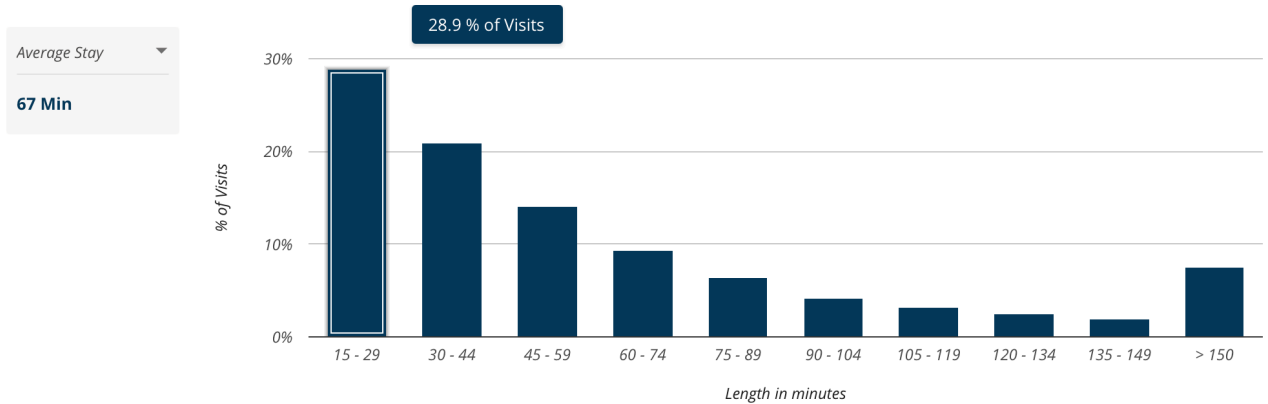

MOBILE LOCATION DATA - VISITOR PROFILE

Visitor Profile: Time of Day People are Visiting This Location

● Downtown Carroll / N Adams St

Visitor Profile: Days of the Week People are Visiting This Location

● Downtown Carroll / N Adams St

Visitor Profile: Average Length of Stay at This Location.

● Downtown Carroll / N Adams St

MOBILE LOCATION DATA - VISITOR PROFILE

Customer Journey: Visitors' Top Prior and Post-Visit Locations

Customer Journey: Routes - Prior and Post-Visit Routes