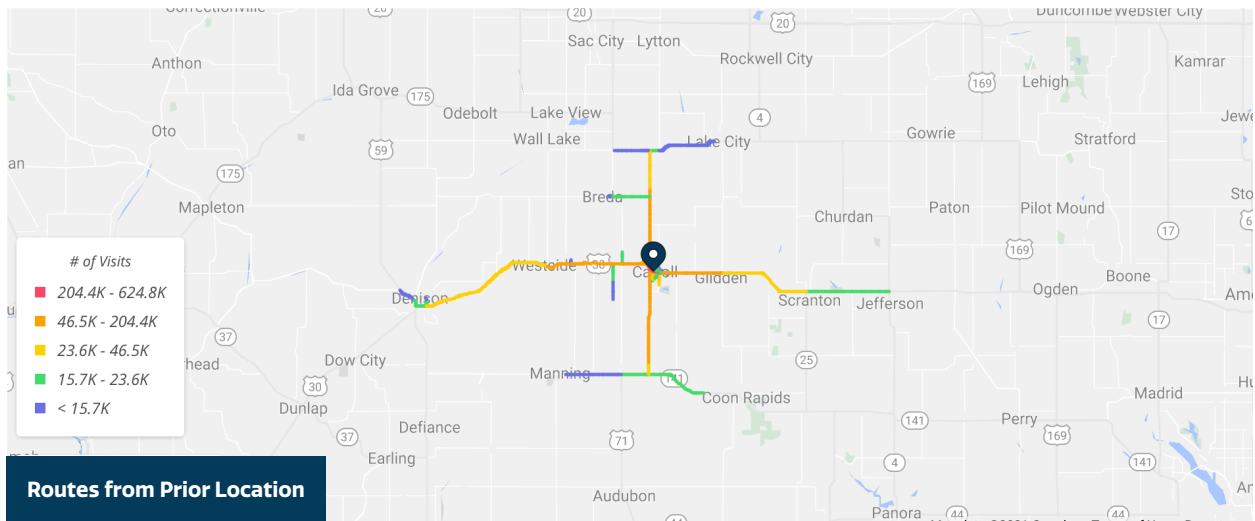

Downtown Carroll

📍 529 N Adams St, Carroll, 51401, IA

Mobile Location **Data Analysis**

.....

DOWNTOWN | CARROLL, IOWA

KEY ANALYSES / HOW TO USE THIS DATA

Retail Trade Area & ZIP Code Analyses:

Where your visitors are coming from to visit your store or restaurant.

- Top Chains & Most Frequented Locations:

This analysis identifies the retail/restaurant locations your visitors are frequenting the most. Some will be in Carroll, and others will be in other area cities/markets. Try to identify products or services your visitors are leaving the market to get to see if there is potential to capture their business locally.

MOBILE LOCATION DATA - VISITOR PROFILE

Visitor Profile: Time of Day People are Visiting This Location

● Downtown Carroll / N Adams St

Visitor Profile: Days of the Week People are Visiting This Location

● Downtown Carroll / N Adams St

Visitor Profile: Average Length of Stay at This Location.

● Downtown Carroll / N Adams St

MOBILE LOCATION DATA - VISITOR PROFILE

Customer Journey: Visitors' Top Prior and Post-Visit Locations

Customer Journey: Routes - Prior and Post-Visit Routes